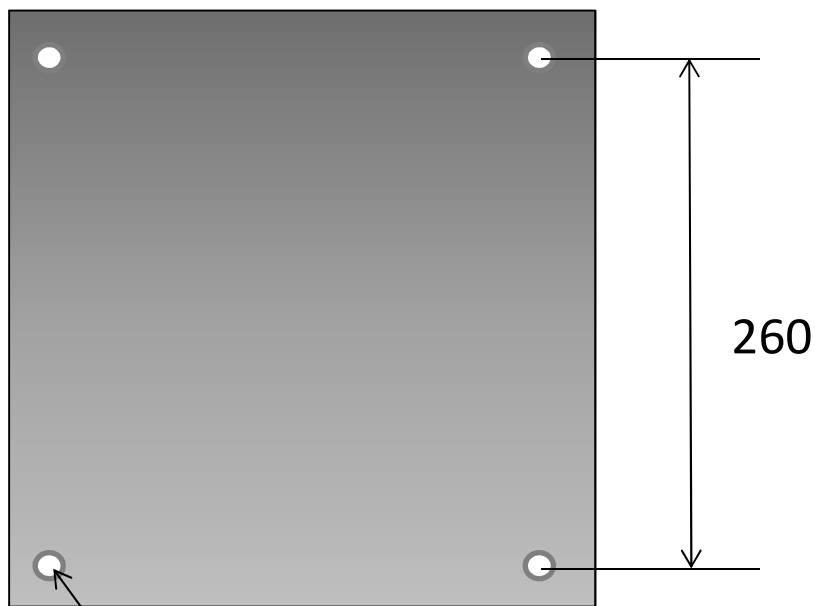

# BRYSCAN CONTROL BOX LAYOUT

Ø 12