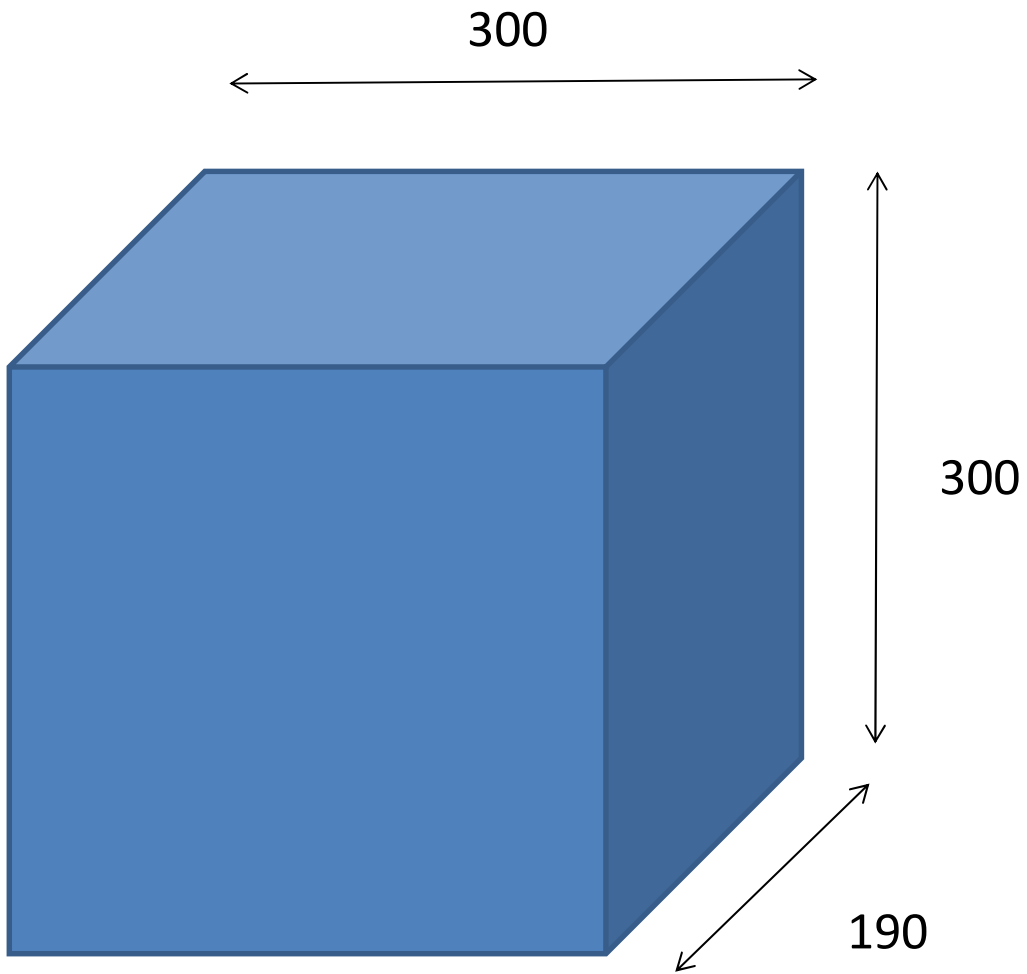

# BRYSCAN CONTROL BOX LAYOUT

Ø 12